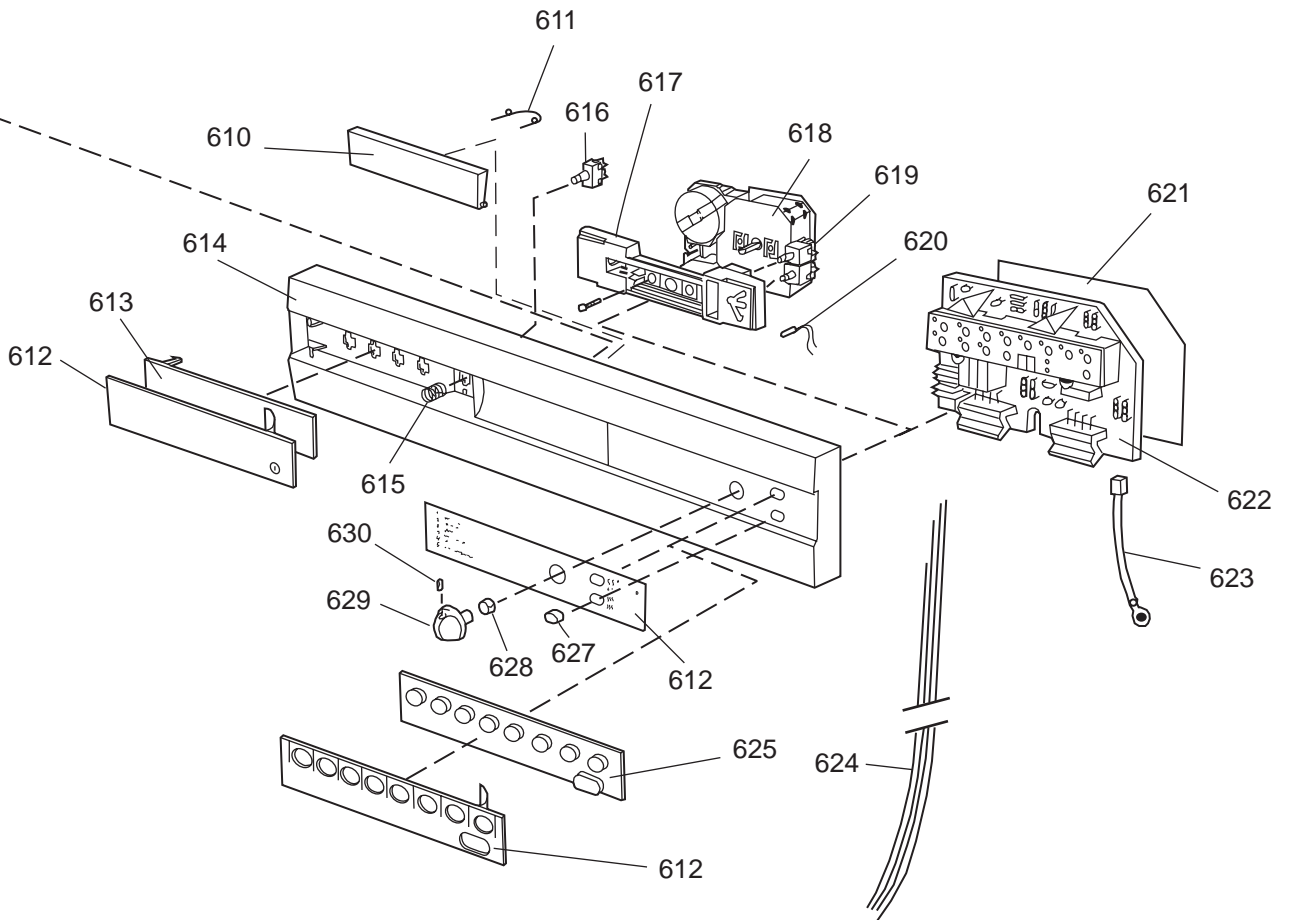

Datum
2003-03-24
Date

PANEL

CONTROL PANEL AND RELATED PARTS

Control panel and related parts

ASKO, D1706 US - White Bi (DW952)

Pos	Spare part No.	Description	Qty	Comment
601	8057541-0	Door Handle White 05/06 DW	1 Pcs	
602	8057545	Rotary catch, child safety '	1 Pcs	
603	8057546	SPRING, SafetyCatch 05/06 DW	1 Pcs	
604	8057544	Arm, SafetyCatch 05/06 DW	1 Pcs	
605	8057539	Bracket 4 Switch/Handle 05/0	1 Pcs	
605-a	8902085	Screw 20T for Plastic	2 Pcs	
606	8071098	Cover for Micro Switch	1 Pcs	
607	8055473	Door Switch - DW 05/06	1 Pcs	
608	8057542	Actuator, Doorswitch 05/06 D	1 Pcs	
609	8007078	Spring 02 Handle, DW	1 Pcs	
612	8073404-0	Decor Insert 1706	1 Pcs	
614	8057538-0	back for decor insert	1 Pcs	
614	8071680-0	Front Panel Asko Compl.	1 Pcs	
617	8057540	Bracket, program timer '05	1 Pcs	
617-a	8900944	Screw Toe Kick 20 Torx	2 Pcs	
618	8060017	Timer 05/06 DW	1 Pcs	
618-a	8900944	Screw Toe Kick 20 Torx	2 Pcs	
618-b	8901413	Lock Washer, laundry tops	2 Pcs	
619	8057941	Switch, temp hi/lo DW	2 Pcs	
624	8073422	Cable harness D1706	1 Pcs	
627	8057982-0	Push Button White '05	2 Pcs	
628	8056521	Clip Knobs - Mechanical	1 Pcs	
629	8801198-0	Knob	1 Pcs	
690	8075564	INSTR. D/WASHER USA DW95 ENG	1 Pc's	
690	8073096	INSTR. GENERAL D/WASHER USA	1 Pc's	
690	8075565	INSTR. D/WASHER USA DW95 FR	1 Pc's	
690	8075566	INSTR. D/WASHER USA DW95 ES	1 Pc's